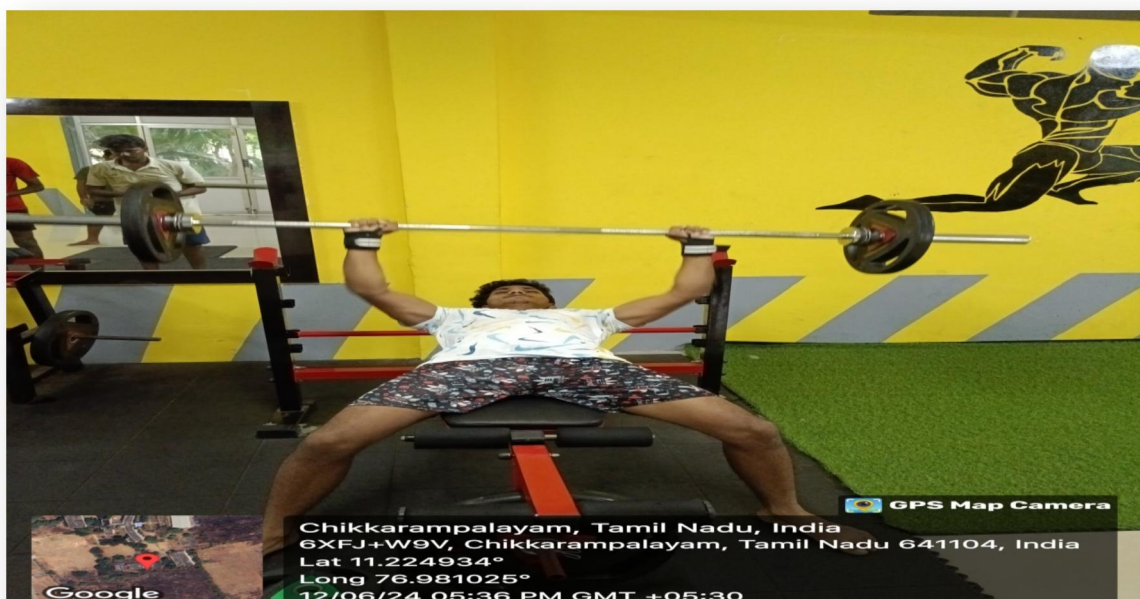

BENCHPRESS

M. Jeyakumar
Dr. M. JEYAKUMAR, M.E., Ph.D.
PRINCIPAL
CHRIST THE KING ENGINEERING COLLEGE,
Chikkarampalayam Village,
Karamadai, Mettupalayam Taluk,
Coimbatore - 641 104.