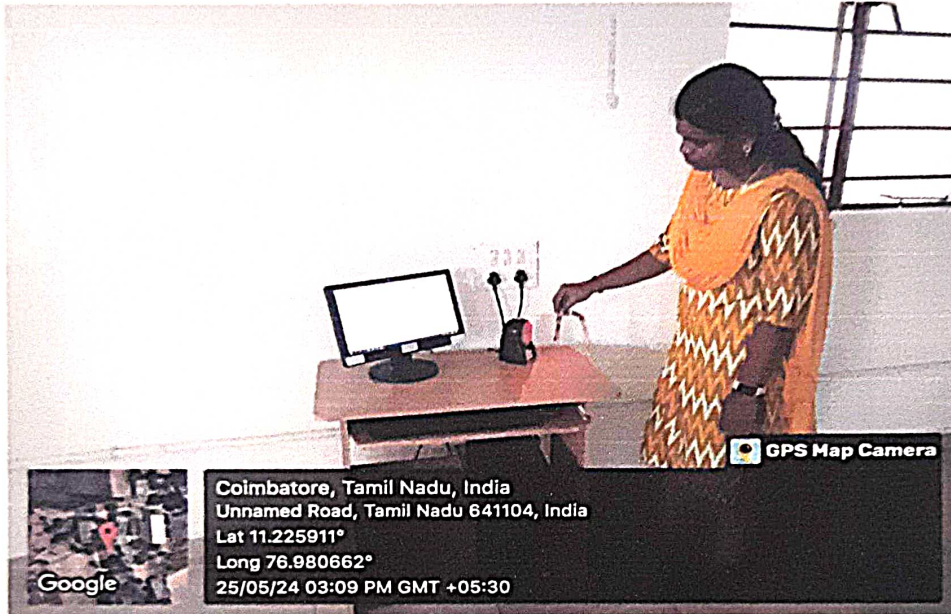

CHRIST THE KING ENGINEERING COLLEGE

Karamadai, Coimbatore - 641104

(Approved by AICTE, New Delhi & Affiliated to Anna University, Chennai)

Ph: +91 91500 76729

Email: principal@ckec.ac.in

Web: www.ckec.ac.in

Library Gate Entry