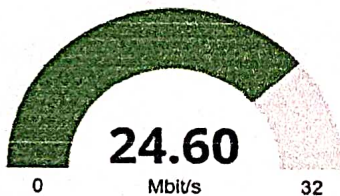

CHRIST THE KING ENGINEERING COLLEGE

Karamadai, Coimbatore - 641104

(Approved by AICTE, New Delhi & Affiliated to Anna University, Chennai)

Ph: +91 91500 76729 Email: principal@ckec.ac.in Web: www.ckec.ac.in

BSNL INTERNET SPEED TEST

Bharat Sanchar Nigam Limited
(A Government of India Enterprise)
Madurai

Check Your Internet Speed - Madurai

Download

Upload

Your IP Address:47.247.143.2 Date of Test: May 16, 11:43 am, 2024 IST

BANDWIDTH TEST

HOME

Dr. M. JEYAKUMAR, M.E., Ph.D.
PRINCIPAL
CHRIST THE KING ENGINEERING COLLEGE,
Chikkarampalayam Village,
Karamadai, Mettupalayam Taluk,
Coimbatore - 641 104.