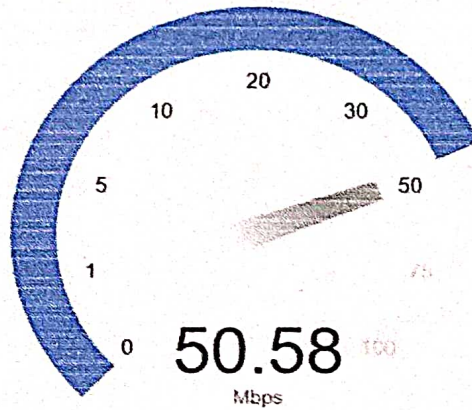

JIO INTERNET SPEED TEST

Download
48.20
Mbps

Upload
50.58
Mbps

Ping
16
ms

Client: Chennai, IN 47.247.143.2 Reliance Jio Infocomm Limited

Server: Chennai, IN

M. Jeyakumar
Dr.M.JEYAKUMAR, M.E..Ph.D.
PRINCIPAL
CHRIST THE KING ENGINEERING COLLEGE,
Chikkarampalayam Village,
Karamadai, Mettupalayam Taluk,
Coimbatore - 641 104.