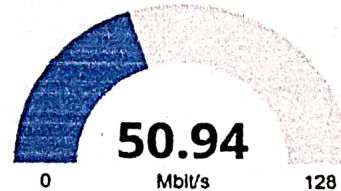

BSNL INTERNET SPEED TEST

Bharat Sanchar Nigam Limited
(A Government of India Enterprise)
Madurai

Check Your Internet Speed - Madurai

Download

Upload

Your IP Address:47.247.143.2 Date of Test: May 16, 11:43 am, 2024 IST