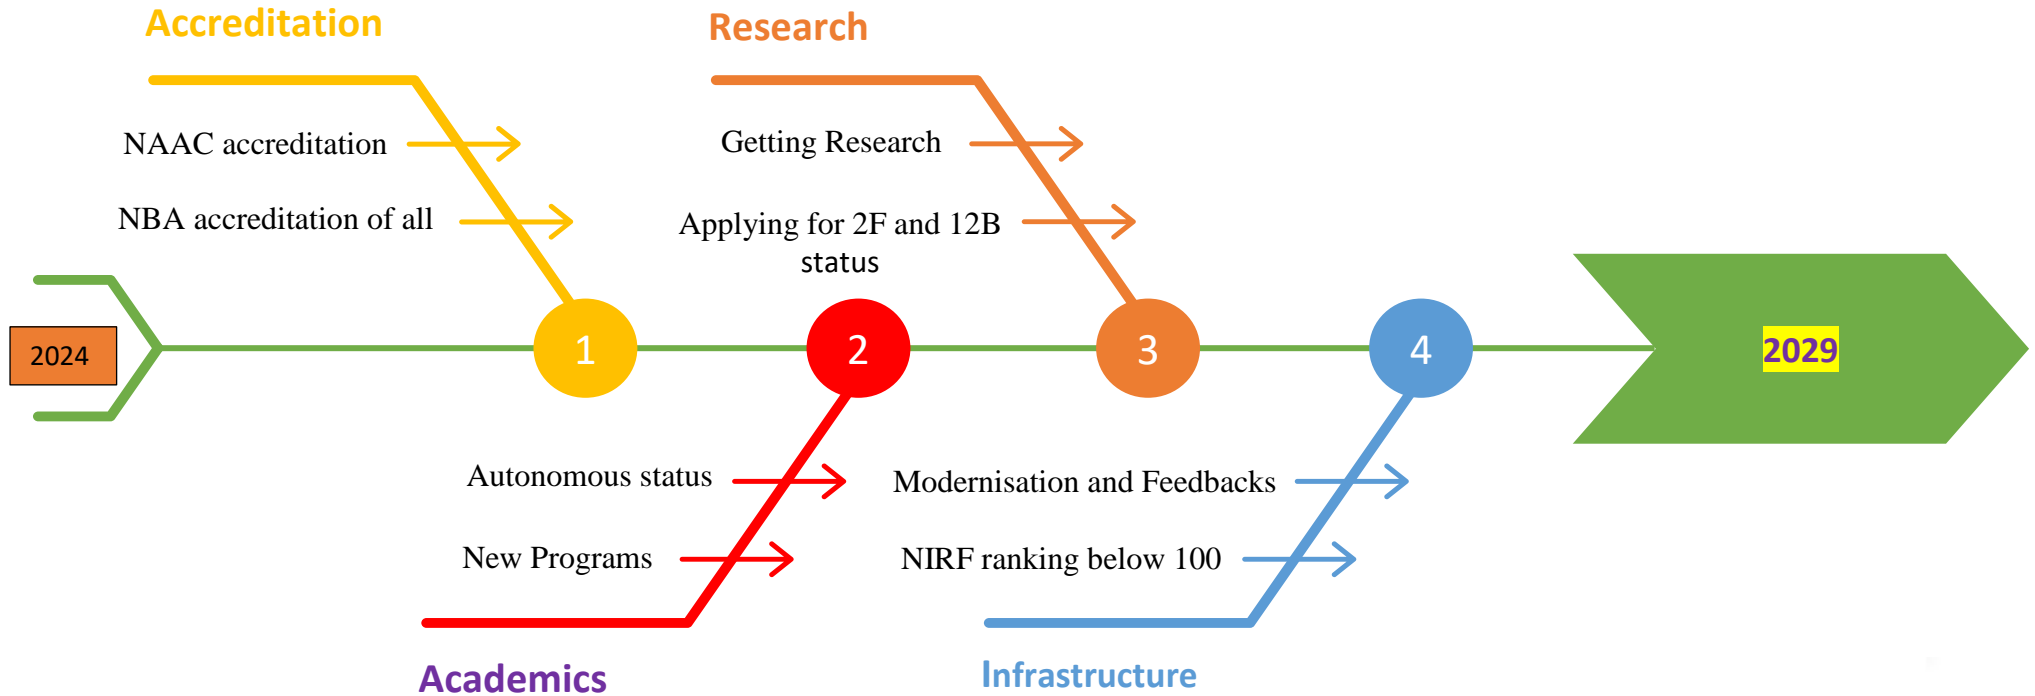

CHRIST THE KING ENGINEERING COLLEGE

Karamadai, Coimbatore - 641104

(Approved by AICTE, New Delhi & Affiliated to Anna University, Chennai)

Ph: +91 91500 76729

Email: principal@ckec.ac.in

Web: www.ckec.ac.in

M. Jeyakumar
Dr. M. JEYAKUMAR, M.E., Ph.D.
PRINCIPAL
CHRIST THE KING ENGINEERING COLLEGE,
Chikkarampalayam Village,
Karamadai, Mettupalayam Taluk,
Coimbatore - 641 104.