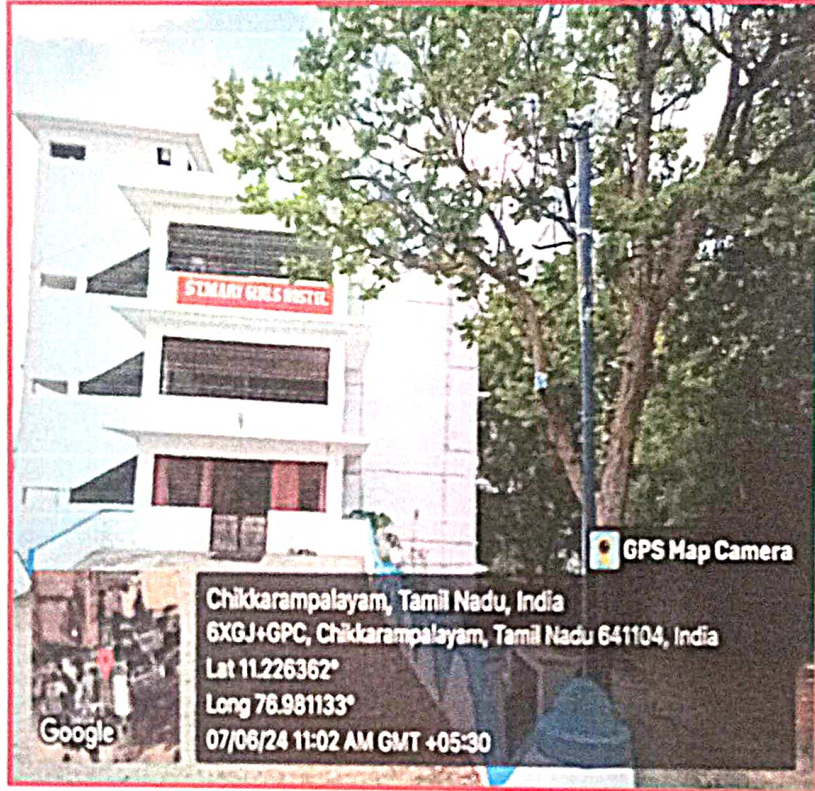

CHRIST THE KING ENGINEERING COLLEGE

Karamadai, Coimbatore - 641104

(Approved by AICTE, New Delhi & Affiliated to Anna University, Chennai)

Ph: +91 91500 76729 Email: principal@ckec.ac.in Web: www.ckec.ac.in

Dr. M. Jeeyakumar
Dr. M. JEYAKUMAR, M.E., Ph.D.
PRINCIPAL
CHRIST THE KING ENGINEERING COLLEGE,
Chikkarampalayam Village,
Karamadai, Mettupalayam Taluk,
Coimbatore - 641 104.