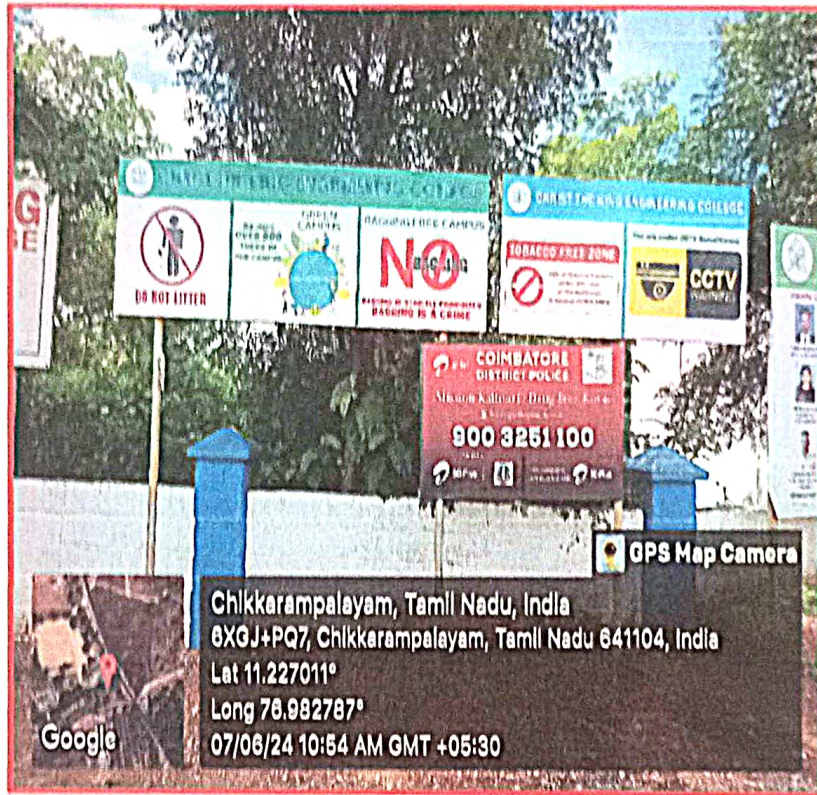

# CHRIST THE KING ENGINEERING COLLEGE

Karamadai, Coimbatore - 641104

(Approved by AICTE, New Delhi & Affiliated to Anna University, Chennai)

Ph: +91 91500 76729 Email: principal@ckec.ac.in Web: www.ckec.ac.in