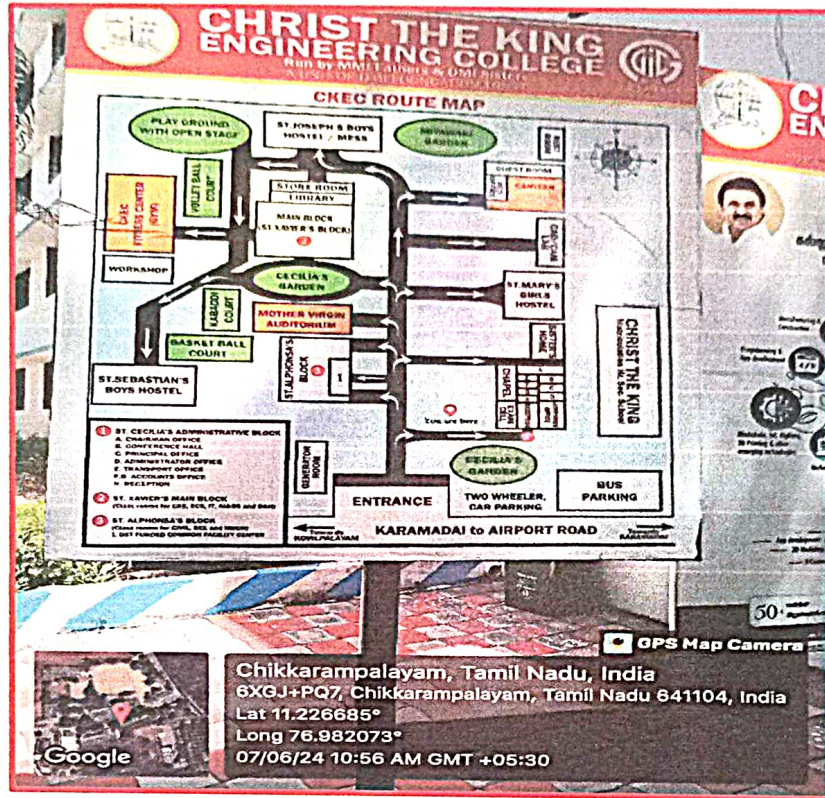

# CHRIST THE KING ENGINEERING COLLEGE

Karamadai, Coimbatore - 641104

(Approved by AICTE, New Delhi & Affiliated to Anna University, Chennai)

Ph: +91 91500 76729

Email: principal@ckec.ac.in

Web: www.ckec.ac.in