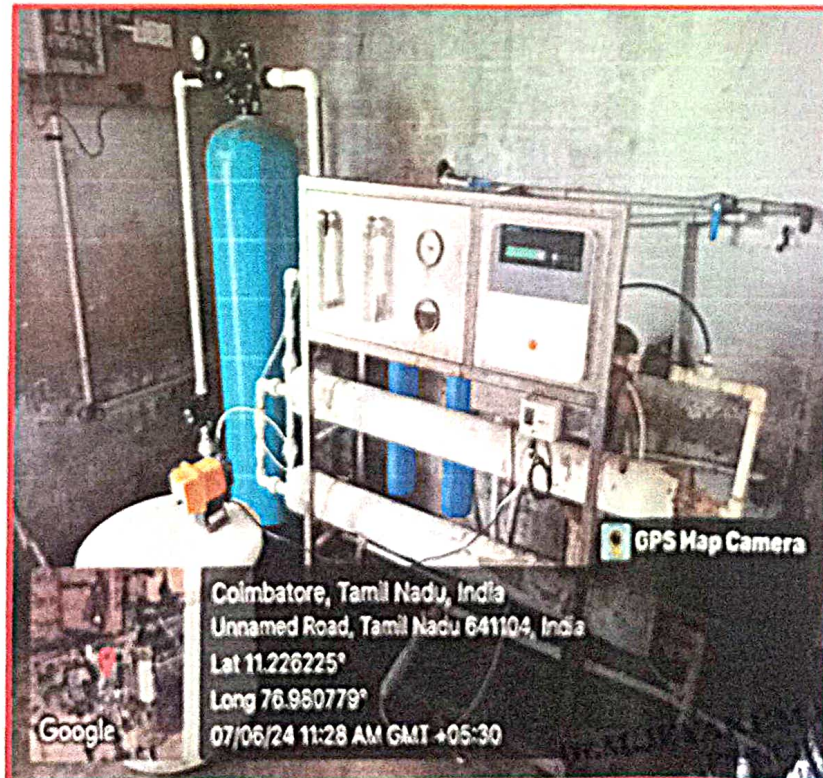

CHRIST THE KING ENGINEERING COLLEGE

Karamadai, Coimbatore - 641104

[Approved by AICTE, New Delhi & Affiliated to Anna University, Chennai]
Ph: +91 94460 56729 Email: principal@ctke.ac.in Web: www.ctke.ac.in

Inf...
R. N.E. Ph.D.
CHRIST THE KING ENGINEERING COLLEGE,
Chikkarampalayam Village,
Karamadai, Mettupalayam Taluk,
Coimbatore - 641104.