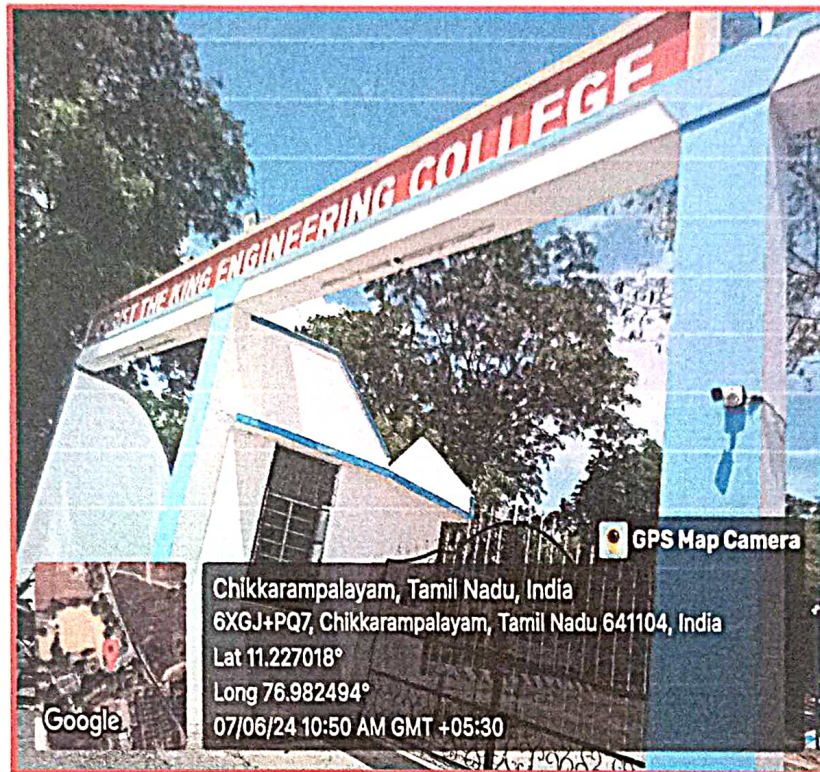

# CHRIST THE KING ENGINEERING COLLEGE

Karamadai, Coimbatore - 641104

(Approved by AICTE, New Delhi & Affiliated to Anna University, Chennai)

Ph: +91 91500 76729 Email: principal@ckec.ac.in Web: www.ckec.ac.in